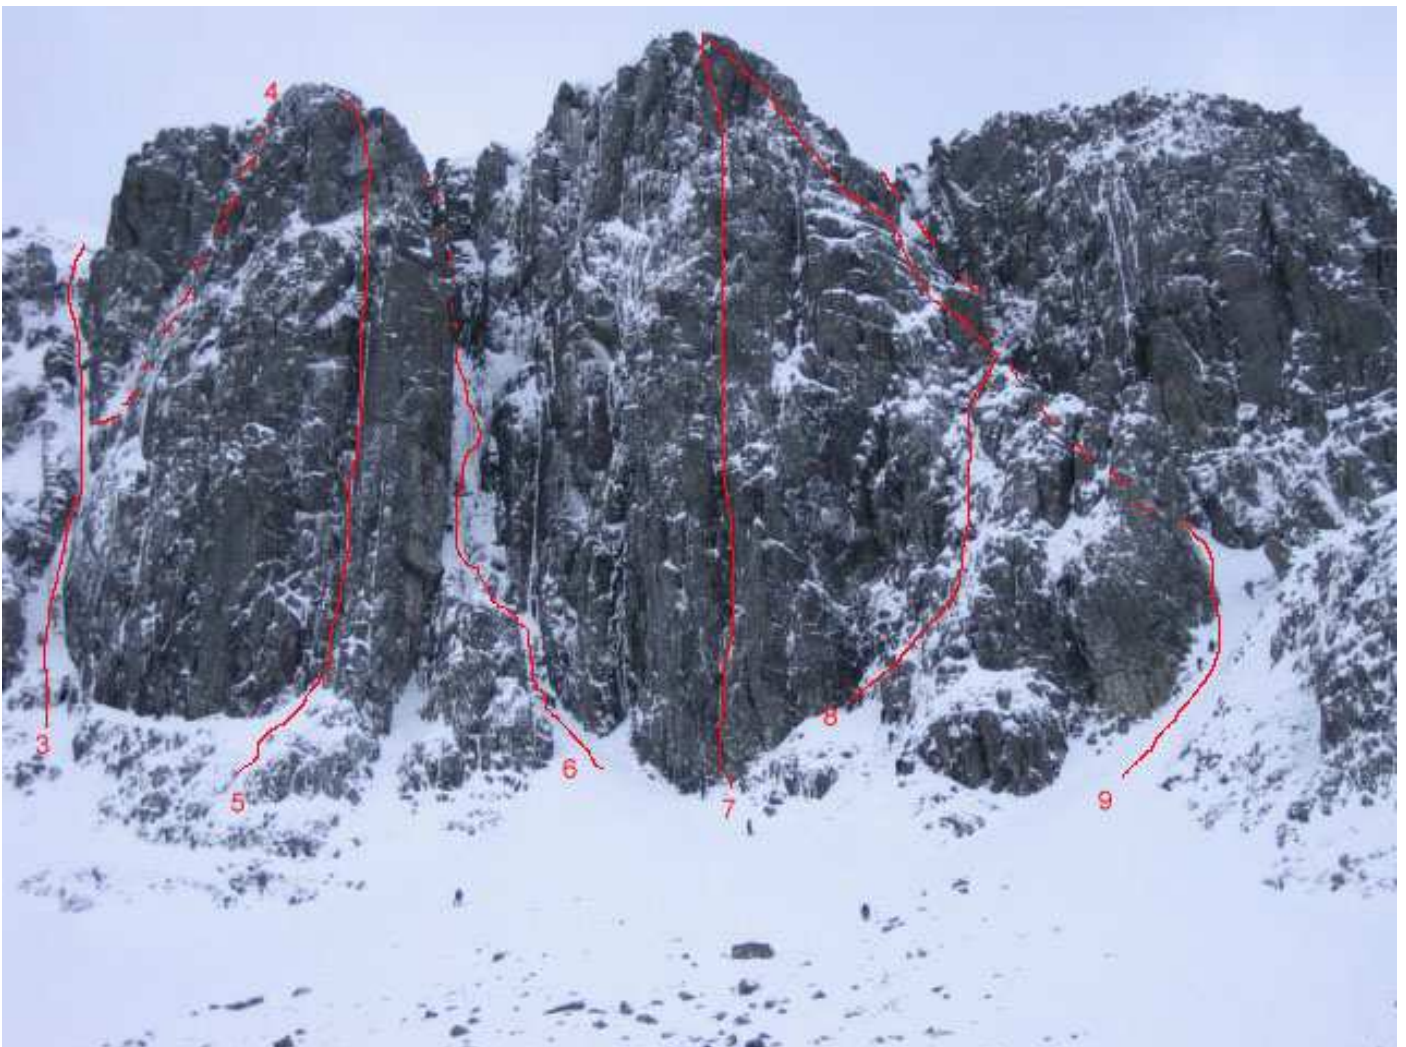

Stob Coire nan Lochan, Glencoe

- 1. Broad Gully I
- 2. Dorsal Areta II
- 3. Twisting Gully III

- 4. Moonshine IV
- 5. Unicorn VII,8
- 6. SC Gully III

- 7. Central Grooves VII,7
- 8. Ordinary Route IV,4
- 9. NC Gully II

www.edinburghjmc.org.uk

For more information, please consult a definitive guide book, such as *Rock and Ice Climbs in Glencoe*, SMC.